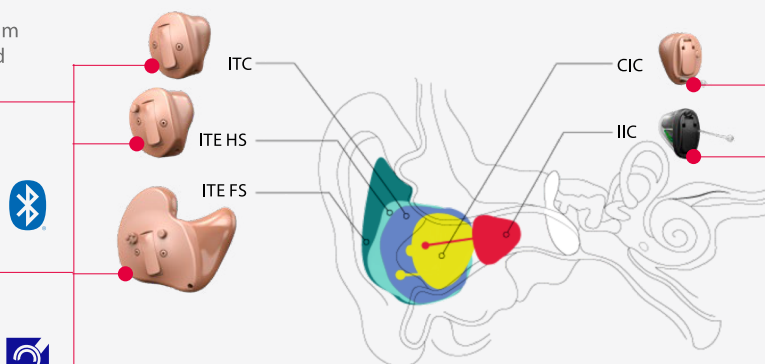

SL. No.	Model	Fitting Bands	Battery	Fitting Range	M.R.P (₹)
Alpha 3					Charger Plus
62	3 miniRITE T R (2 Units)	14	Rechargeable ⚡🔋	Upto 105dB	1,59,990
63	3 miniRITE T R (1 Unit)	14	Rechargeable ⚡🔋	Upto 105dB	89,990
64	3 miniRITE T	14	312 🔋	Upto 105dB	74,990
65	3 miniBTE T R (2 Units)	14	Rechargeable ⚡🔋	Upto 90dB	1,59,990
66	3 miniBTE T R (1 Unit)	14	Rechargeable ⚡🔋	Upto 90dB	89,990
67	3 miniBTE T	14	312 🔋	Upto 90dB	74,990
68	3 ITED WL / ITCD WL	14	312 🔋	Upto 100dB	74,990
69	3 CIC	14	10	Upto 90dB	74,990
70	3 IIC	14	10	Upto 90dB	74,990

Alpha 1					Charger Plus
71	1 miniRITE T R (2 Units)	12	Rechargeable ⚡🔋	Upto 105dB	1,09,990
72	1 miniRITE T R (1 Unit)	12	Rechargeable ⚡🔋	Upto 105dB	64,990
73	1 miniRITE T	12	312 🔋	Upto 105dB	59,990
74	1 miniBTE T R (2 Units)	12	Rechargeable ⚡🔋	Upto 90dB	1,09,990
75	1 miniBTE T R (1 Unit)	12	Rechargeable ⚡🔋	Upto 90dB	64,990
76	1 miniBTE T	12	312 🔋	Upto 90dB	59,990
77	1 ITED WL / ITCD WL	12	312 🔋	Upto 100dB	59,990
78	1 CIC	12	10	Upto 90dB	59,990
79	1 IIC	12	10	Upto 90dB	59,990

Optional push button and volume control for easy program and volume changes with good tactility

Optional Bluetooth® connectivity to stream sound from external audio devices

Optional telecoil connects to available induction loop systems in public places

Offers various programs with optional push button

Invisible for maximal discreetness

Dust and water-resistant coating extends durability (IP68 rated)

Custom build to fit comfortably in your ear

Made for iPhone | iPad   Mac   Works with android   IP68