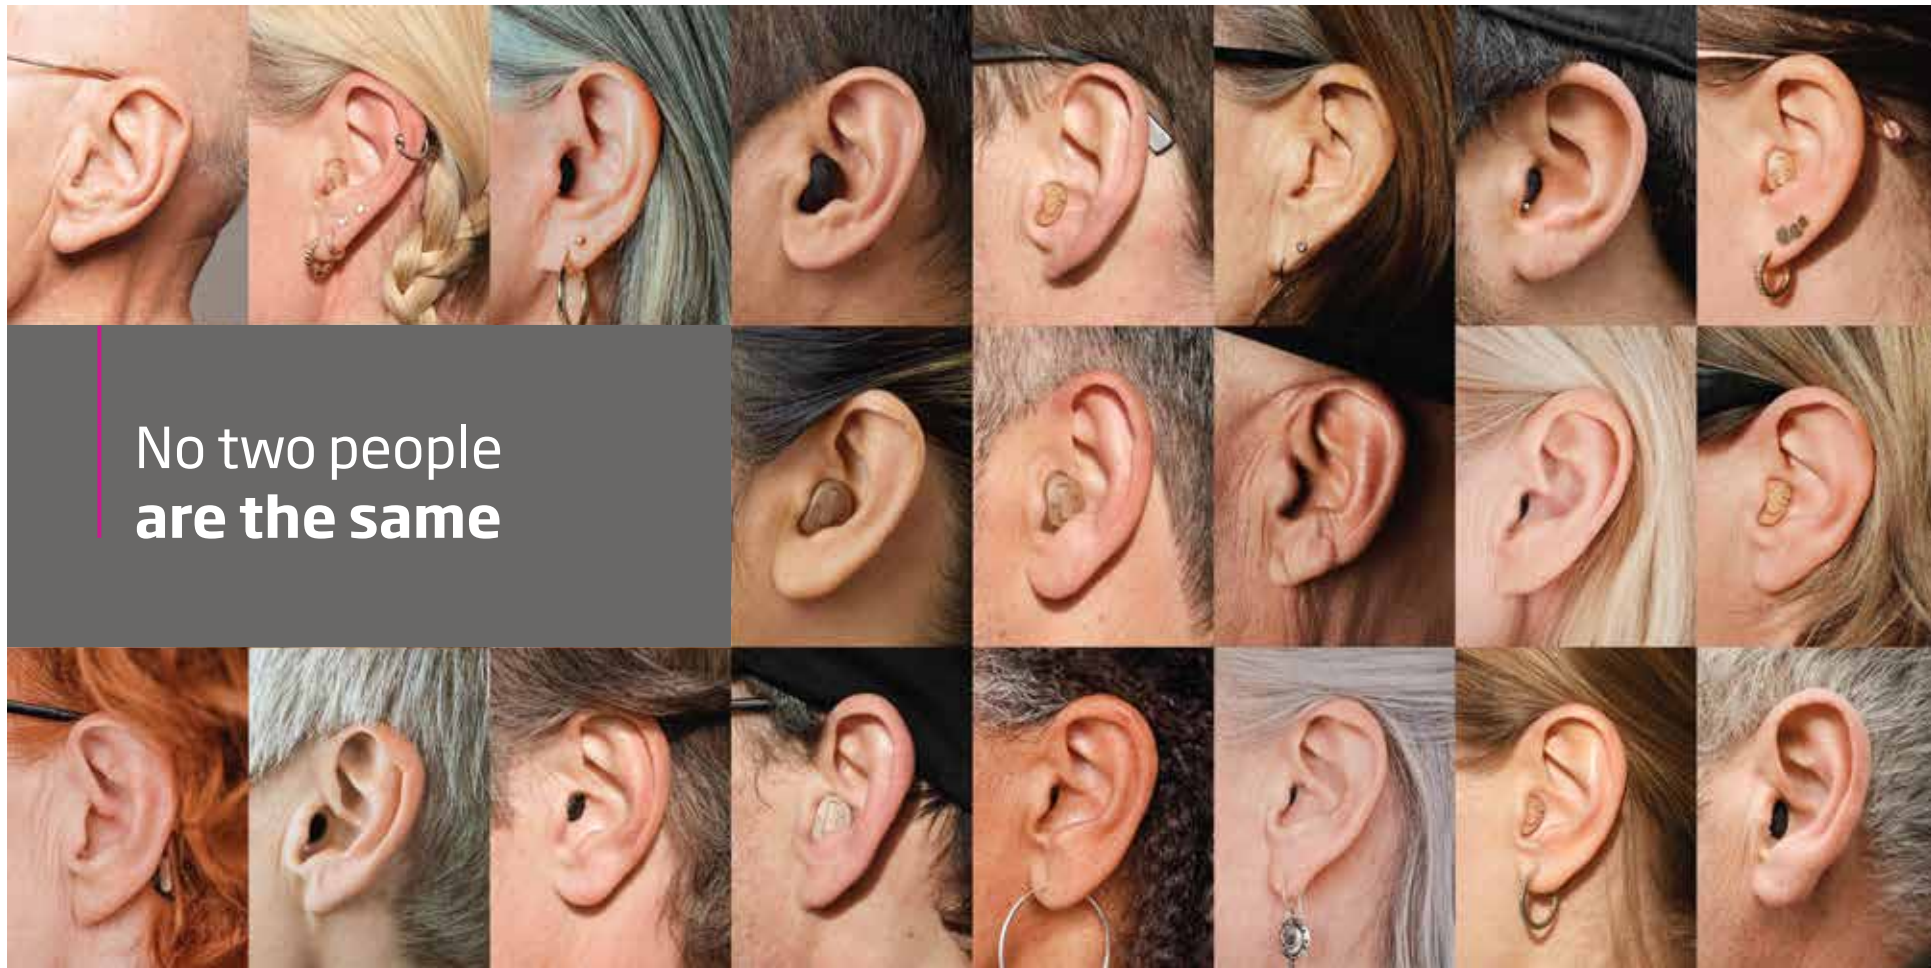

Sr. No.	Family & Model Name	Programming Adapters	Bands / Channel	Fitting dB Upto	Full on Gain	Battery Type / Life Upto	MRP. in ₹
Own 5		Made For iPhone | iPad | iPod	Works with android	Polaris™ Platform			

Multi Adaptive Directionality, Noise Reduction, Single Compression, Speech Rescue, Fitting Bandwidth 8 kHz, Bass Boost Streaming, Processing Channel, Feedback Shield, Wind Noise Management, Fitting Band, Multi Directionality Option, Adaptation Management, Fitting Formulas, Oticon Companion app, Hands-Free Communication², Direct Streaming, ConnectClip, EduMic, Remote Control 3.0, TV Adapter 2.0, Tinnitus Sound Support optional with PB

23	Own 5 P ITC	Flex / Noahlink	12 / 48	100	72 dB	312 / 90	₹ 52,000 /-
24	Own 5 CIC	Pill Adapter	12 / 48	75	57 dB	10 / 65	₹ 52,000 /-
25	Own 5 P CIC	Pill Adapter	12 / 48	90	64 dB	10 / 65	₹ 52,000 /-
26	Own 5 IIC	Pill Adapter	12 / 48	75	53 dB	10 / 60	₹ 52,000 /-
27	Own 5 P IIC	Pill Adapter	12 / 48	90	58 dB	10 / 60	₹ 52,000 /-

Note: 1) Features marked in Green are not applicable for CIC / IIC. | 2) Features marked in Blue are not applicable for IIC.

No two people
are the same